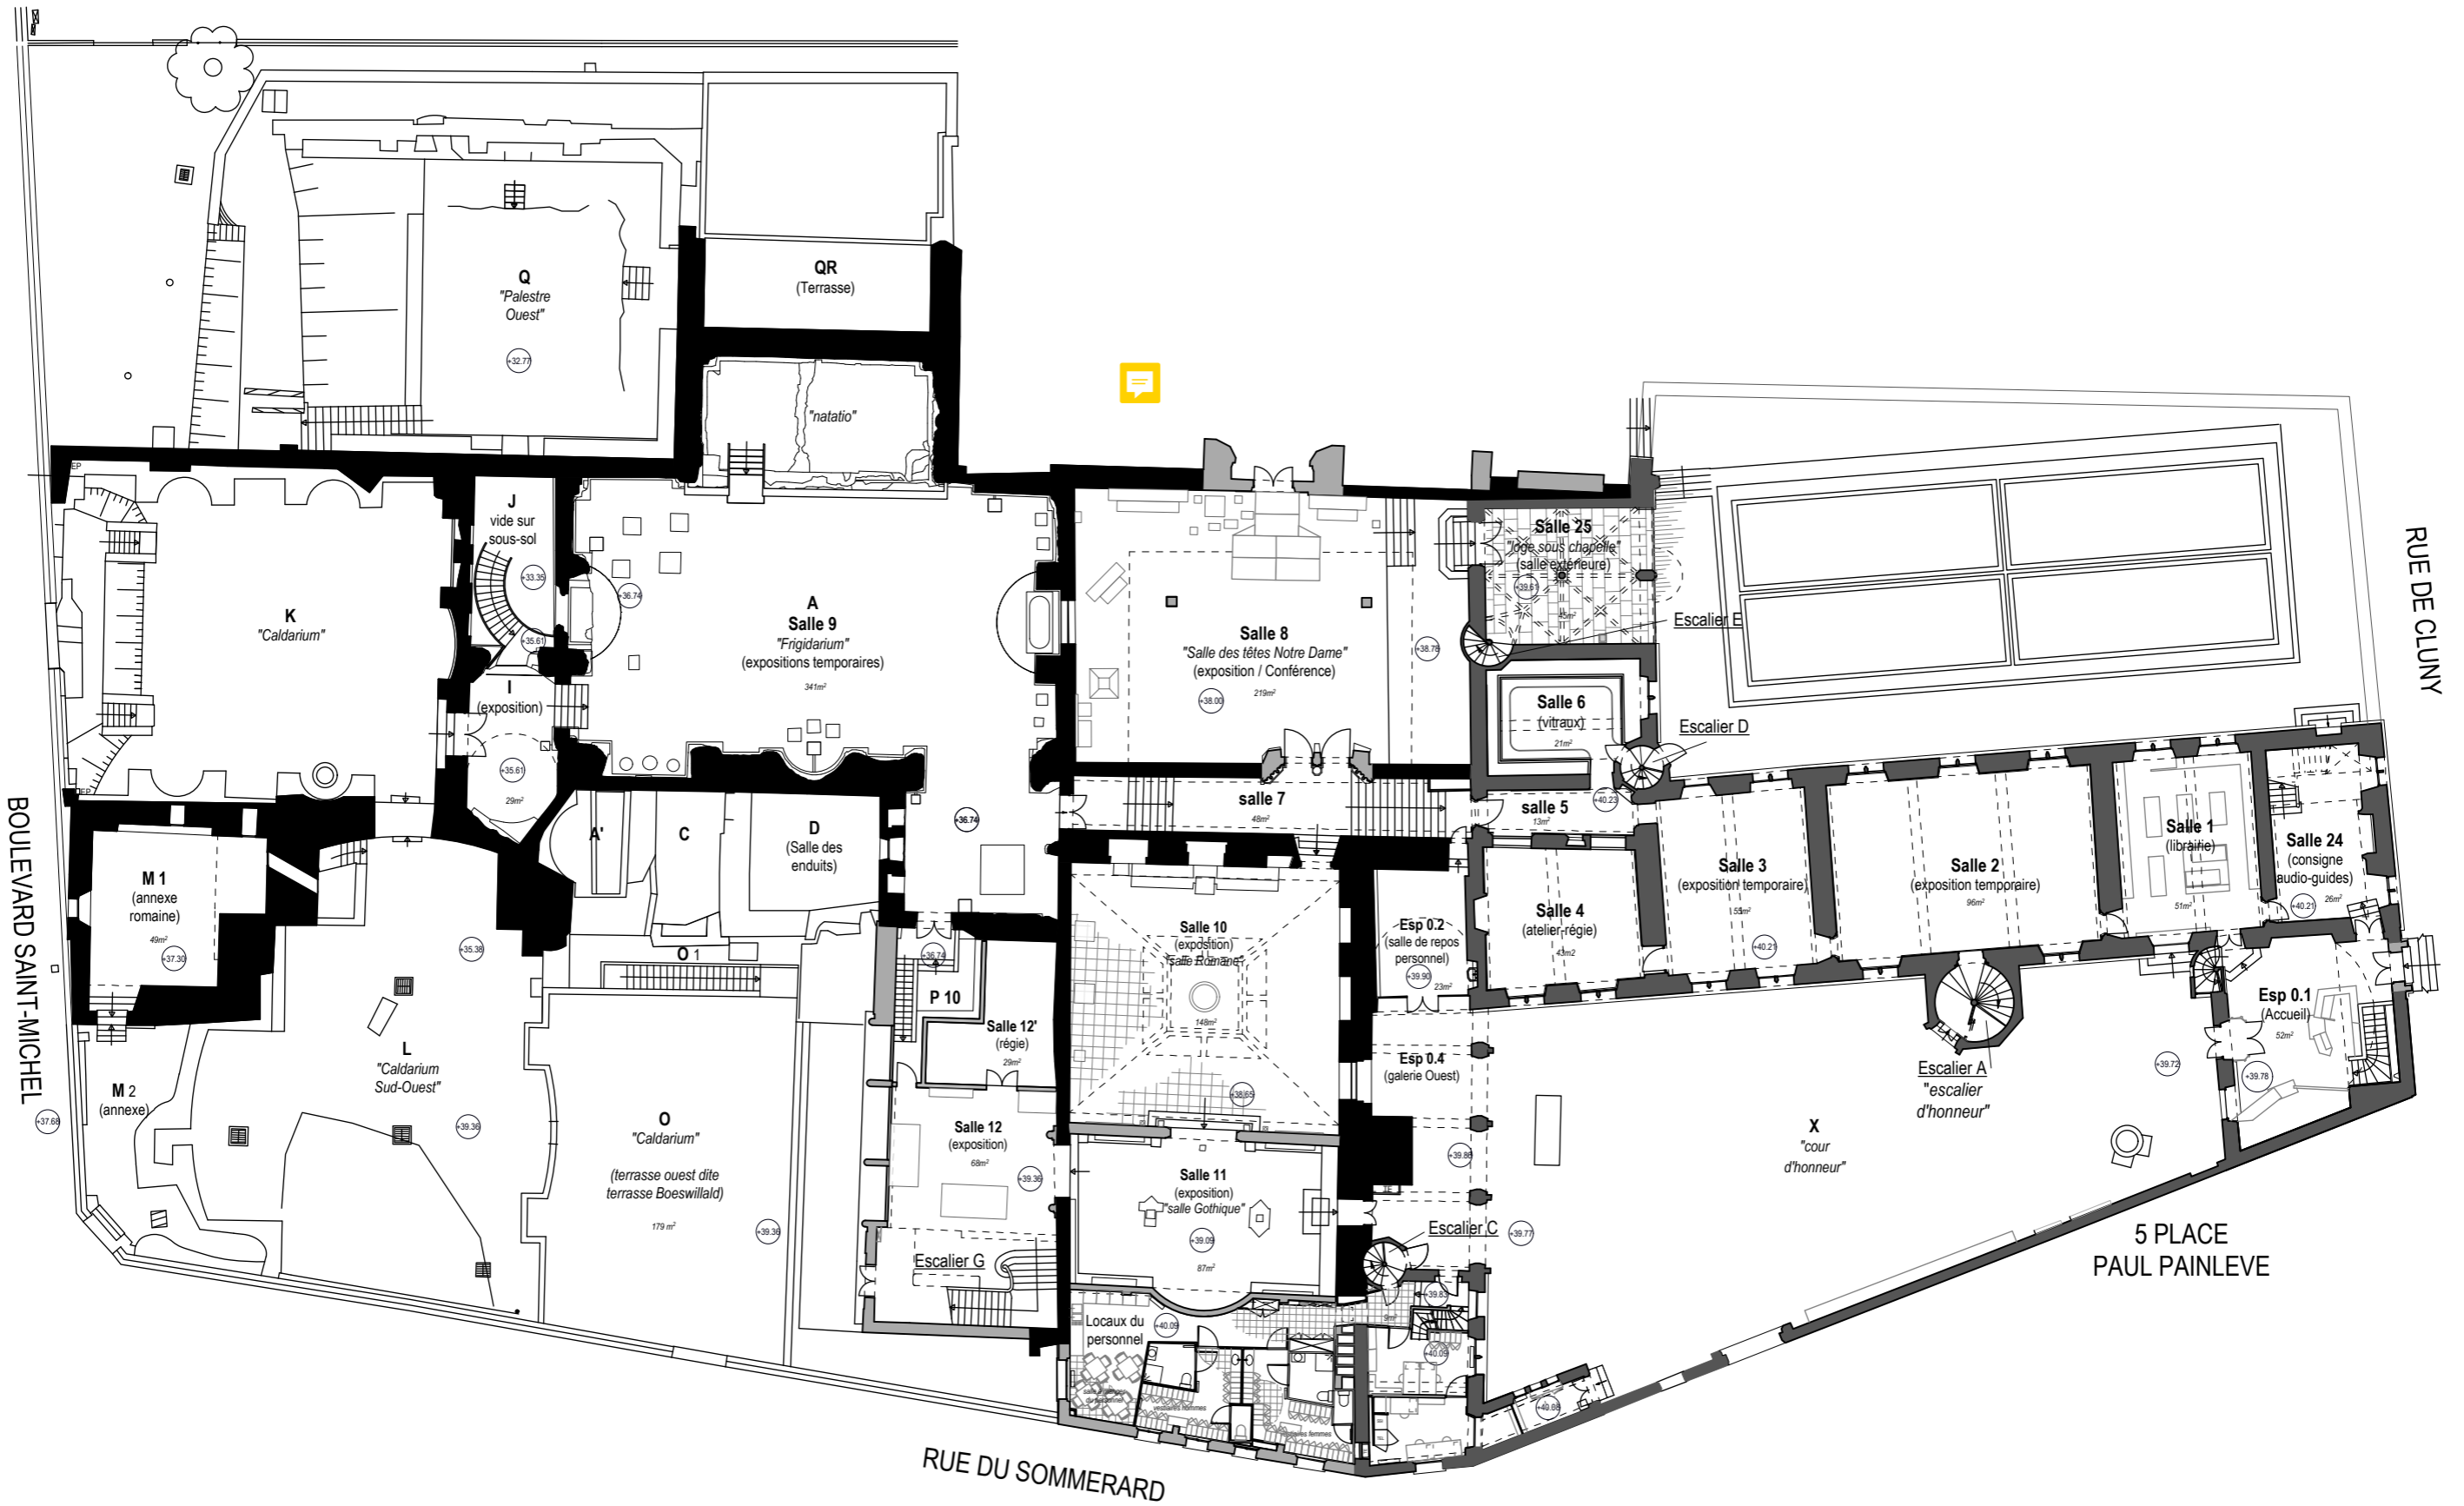

BOULEVARD SAINT-GERMAIN

5 PLACE PAUL PAINLEVE

1/300 0 2 4 6 8 10 m

Square

Jardin public

Cour Hotel

1/300 0 2 4 6 8 10 m